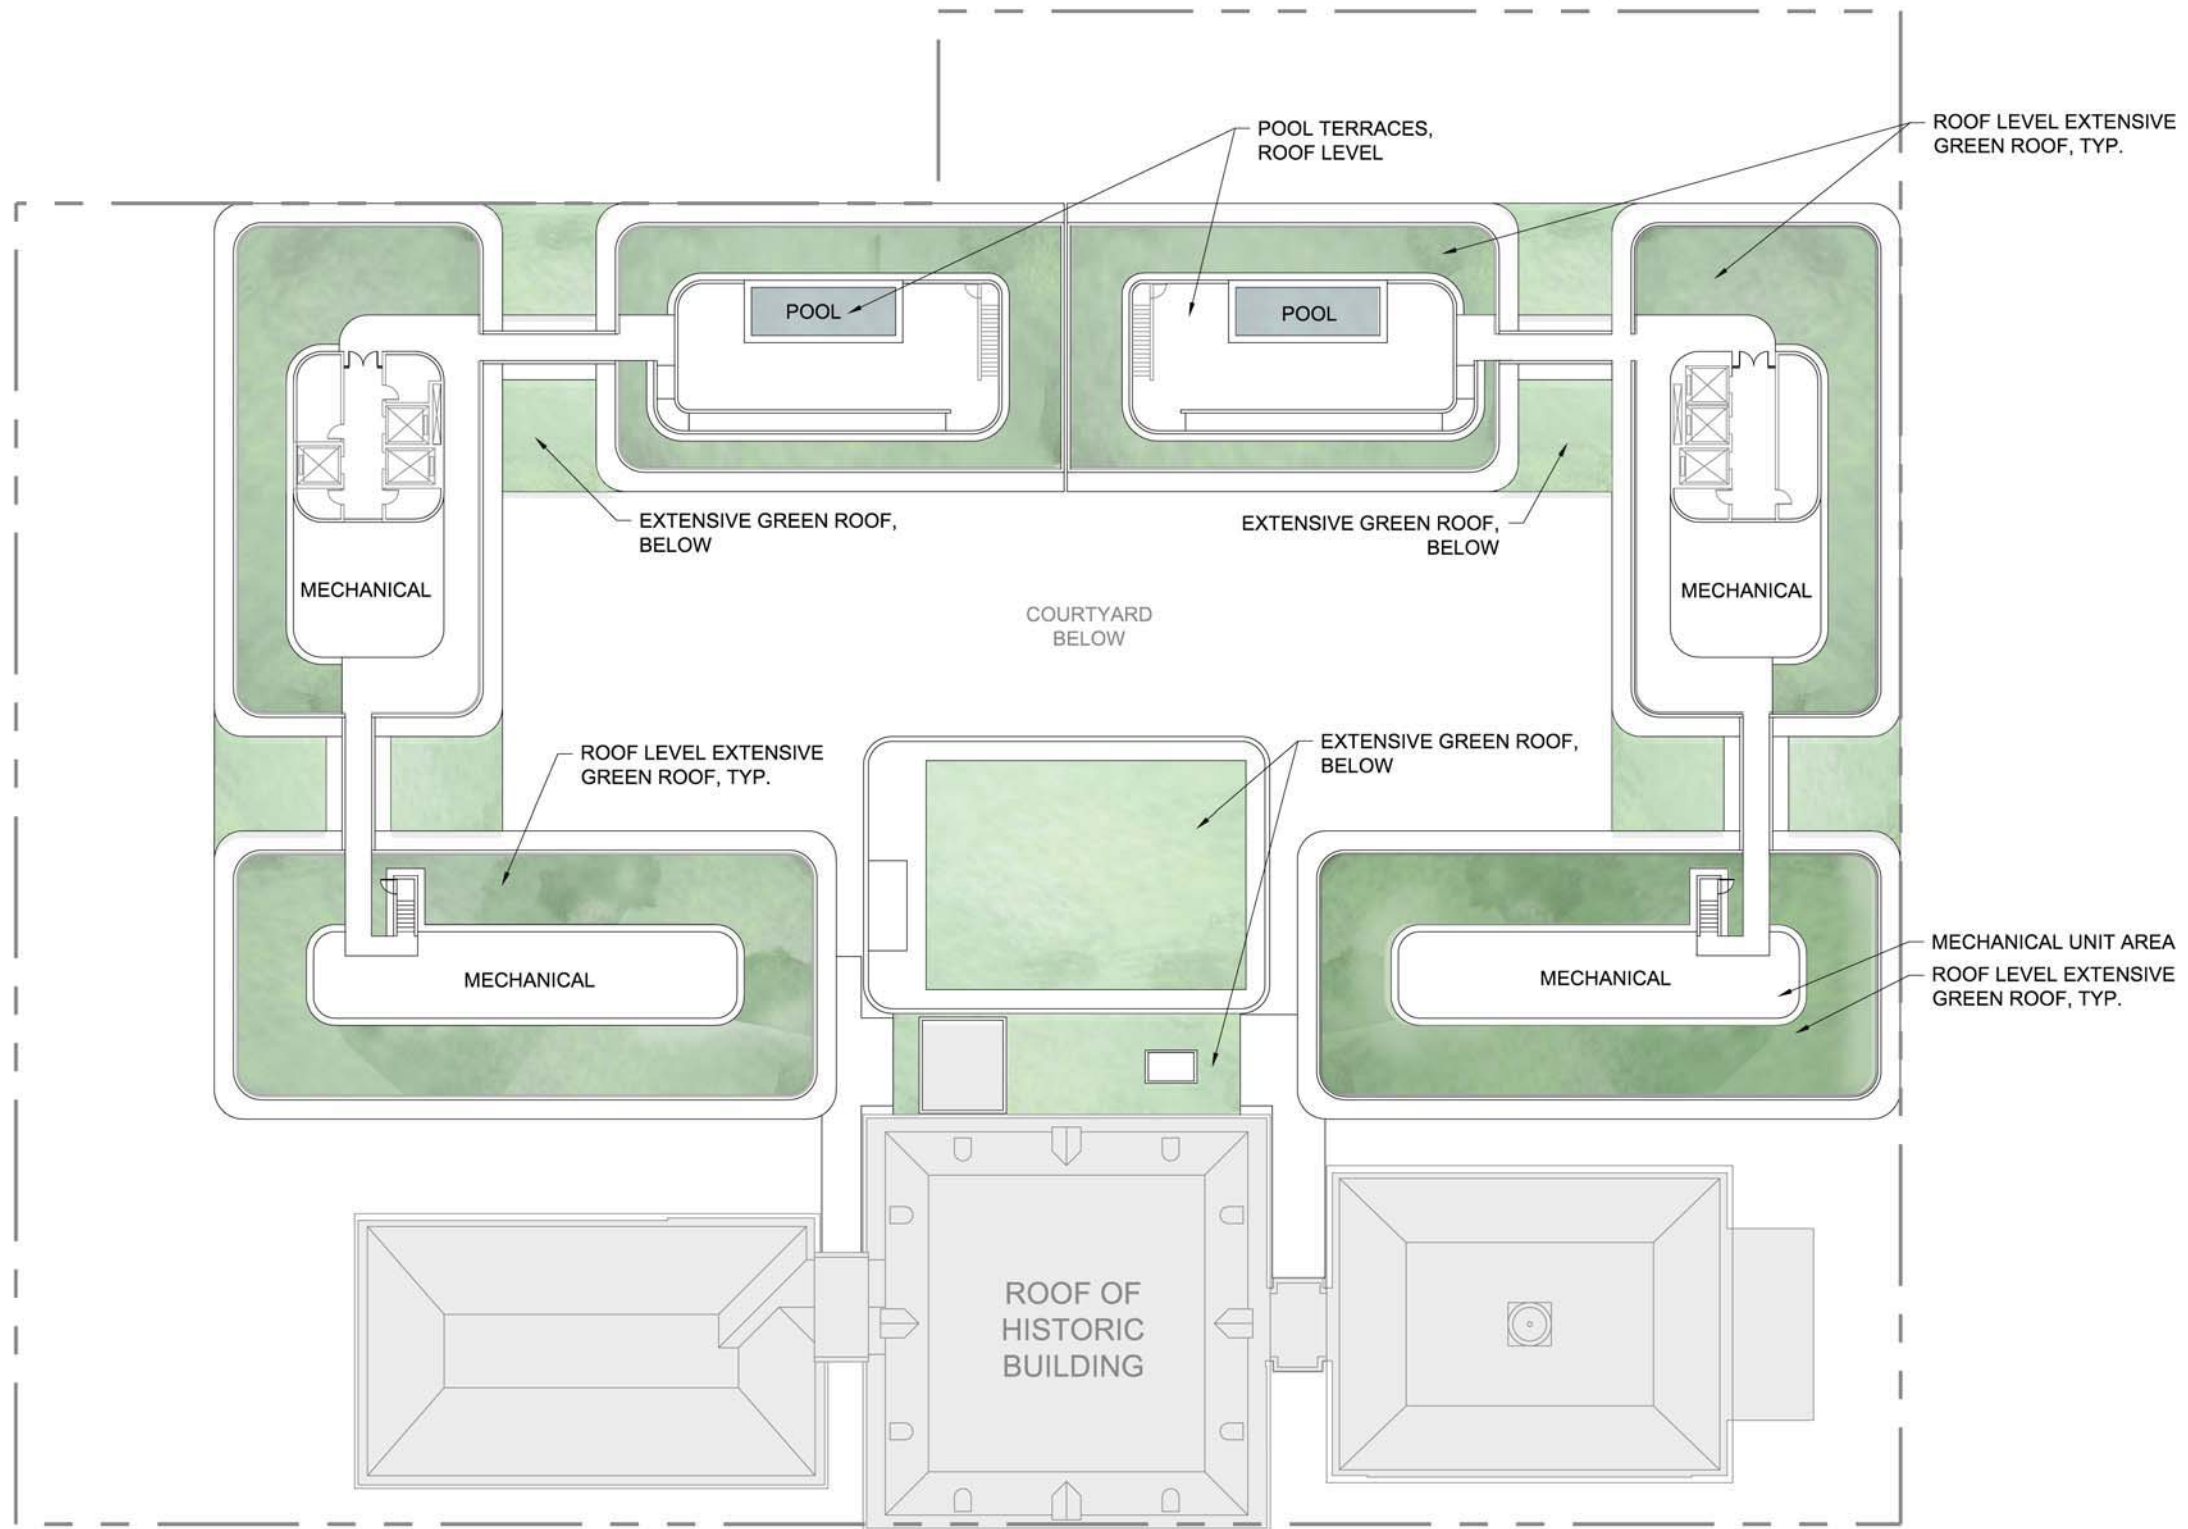

FIRST STREET SW PLAN AND SECTION D-D

H STREET SW PLAN AND SECTION E-E

L14
COURTYARD PLAN

RANDALL SCHOOL
65 I Street, SW Washington, DC

PUD SUBMISSION - REVISED
MAY 31, 2013

OvS BT A

COURTYARD SECTION A-A

COURTYARD SECTION B-B

L16
ROOF PLAN

RANDALL SCHOOL
65 I Street, SW Washington, DC

PUD SUBMISSION - REVISED
MAY 31, 2013

OvS BT A

Betula nigra

Fargesia sp.

Leucothoe fontanesiana 'Nana'

Sarcococca hookeriana var. humilis