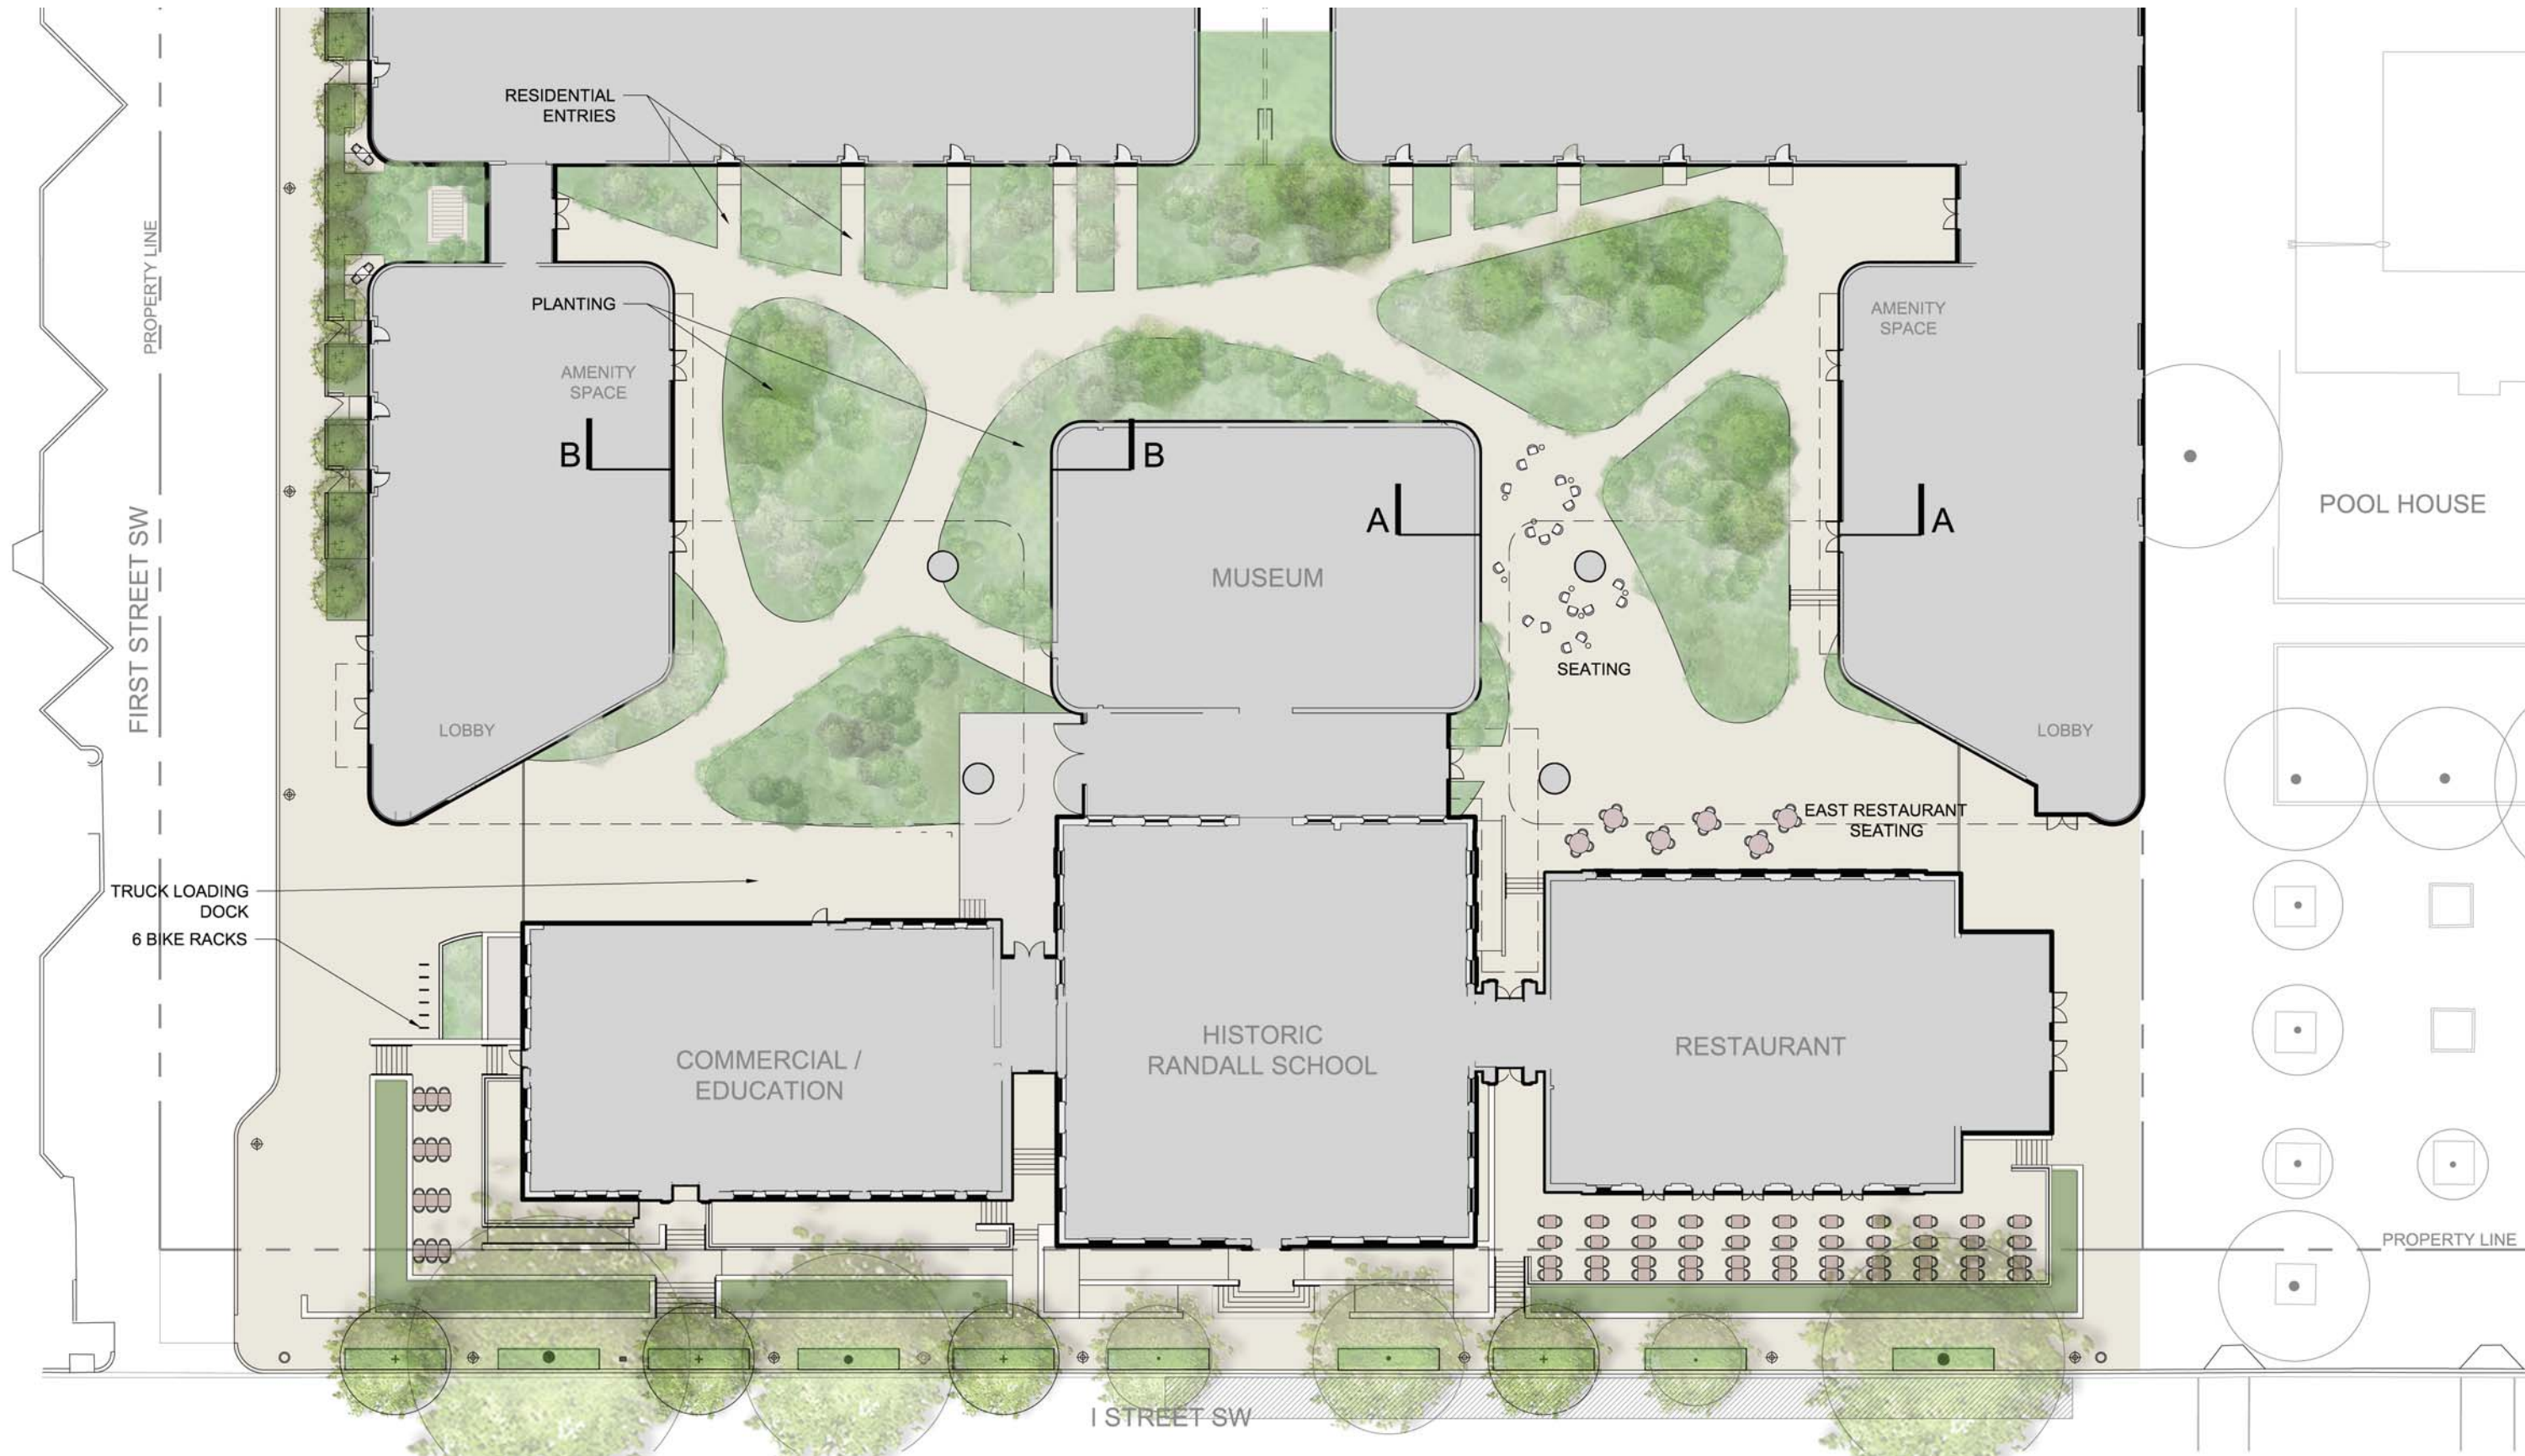

FIRST STREET SW PLAN AND SECTION D-D

H STREET SW PLAN AND SECTION E-E

L14
COURTYARD PLAN

RANDALL SCHOOL
65 I Street, SW Washington, DC

PUD SUBMISSION - REVISED
MAY 31, 2013

OvS BT A

COURTYARD SECTION A-A

COURTYARD SECTION B-B

L16
ROOF PLAN

RANDALL SCHOOL
65 I Street, SW Washington, DC

PUD SUBMISSION - REVISED
MAY 31, 2013

OvS BT A

Betula nigra

Fargesia sp.

Leucothoe fontanesiana 'Nana'

Sarcococca hookeriana var. humilis