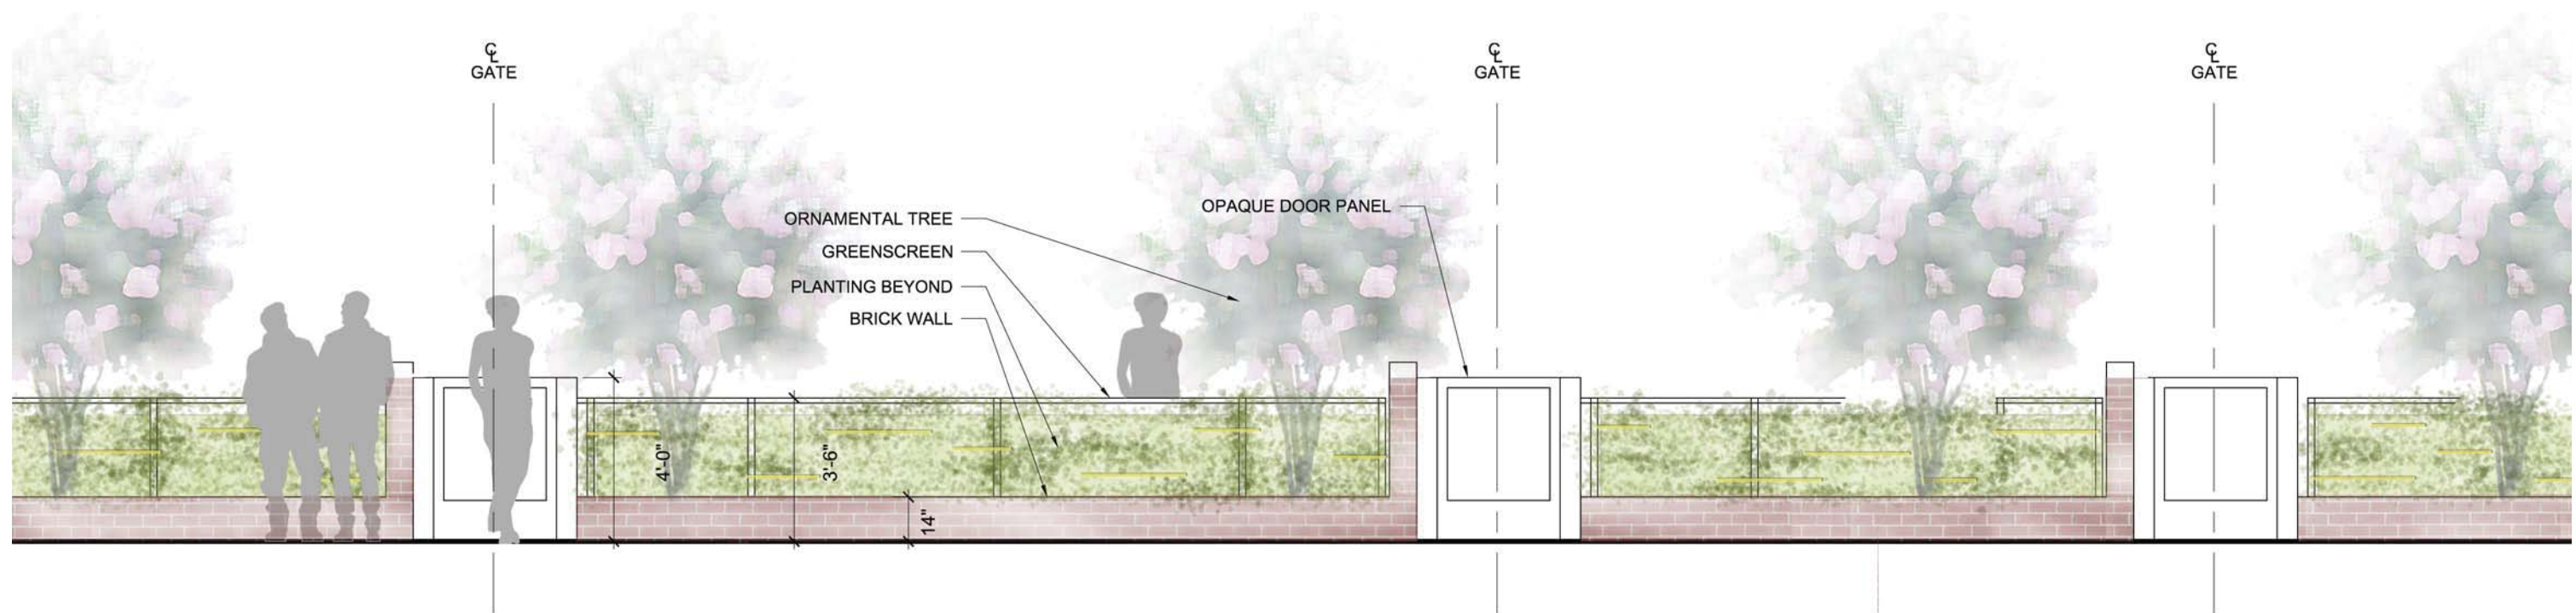

FIRST STREET SW PLAN AND SECTION D-D

H STREET SW PLAN AND SECTION E-E

L14
COURTYARD PLAN

RANDALL SCHOOL
65 I Street, SW Washington, DC

PUD SUBMISSION - REVISED
MAY 31, 2013

OvS BT A

COURTYARD SECTION A-A

COURTYARD SECTION B-B

L16
ROOF PLAN

RANDALL SCHOOL
65 I Street, SW Washington, DC

PUD SUBMISSION - REVISED
MAY 31, 2013

OvS BT A

Betula nigra

Fargesia sp.

Leucothoe fontanesiana 'Nana'

Sarcococca hookeriana var. humilis