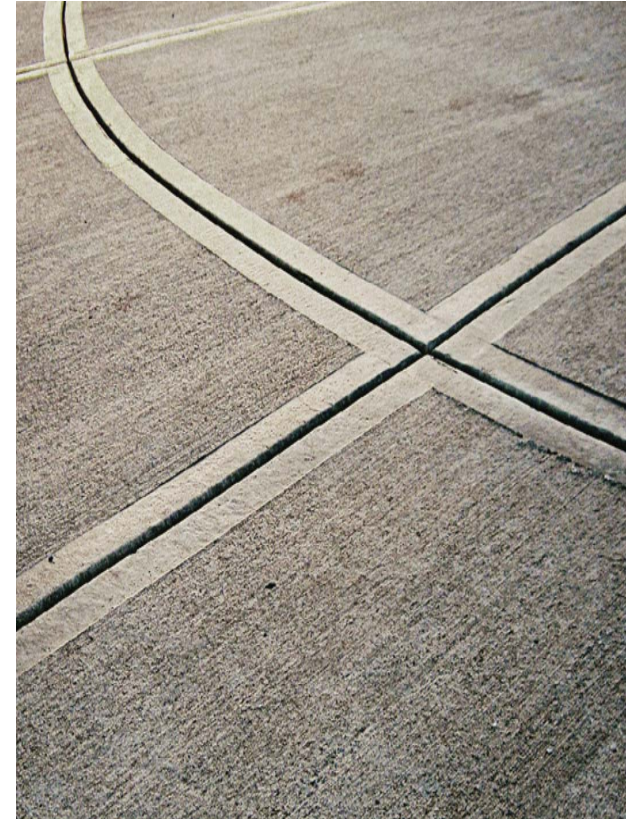

CONCRETE SIDEWALK: *3'x3' Scoring, Hairbrush Finish*