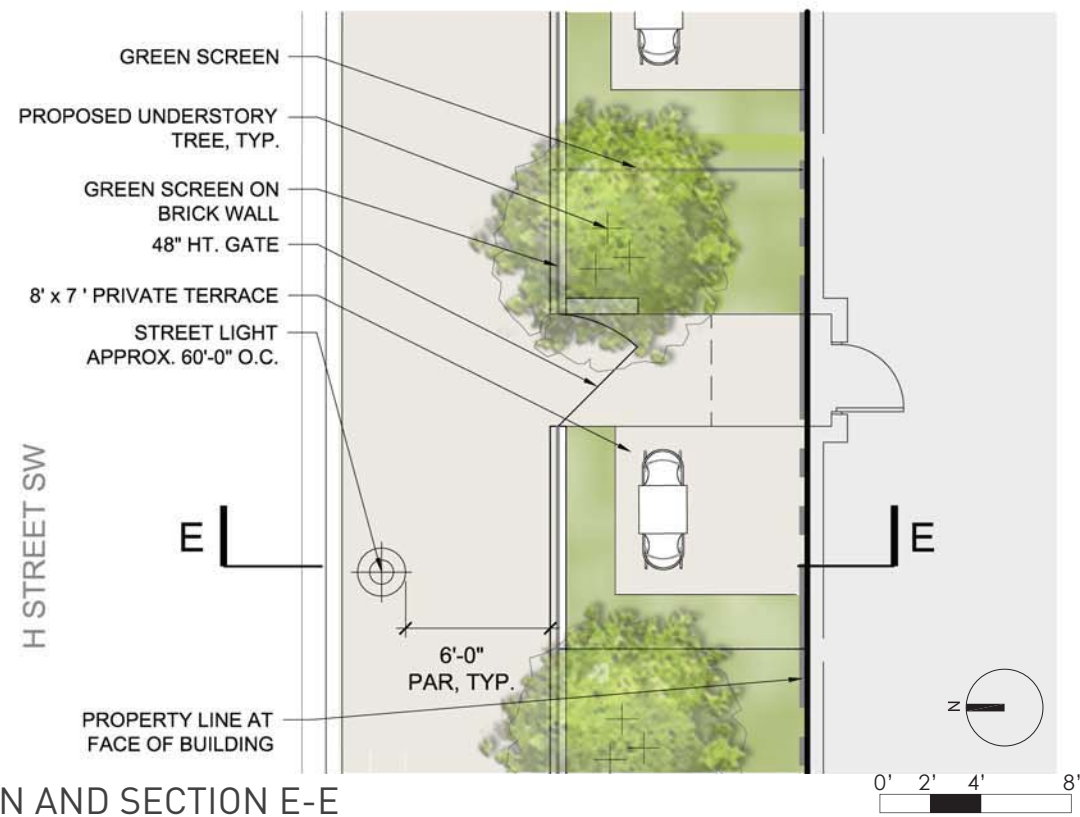

FIRST STREET SW PLAN AND SECTION D-D

H STREET SW PLAN AND SECTION E-E

L14
COURTYARD PLAN

RANDALL SCHOOL
65 I Street, SW Washington, DC

PUD SUBMISSION - REVISED
MAY 31, 2013

OvS BT A

COURTYARD SECTION A-A

COURTYARD SECTION B-B

L16
ROOF PLAN

RANDALL SCHOOL
65 I Street, SW Washington, DC

PUD SUBMISSION - REVISED
MAY 31, 2013

OvS BT A

Betula nigra

Fargesia sp.

Leucothoe fontanesiana 'Nana'

Sarcococca hookeriana var. humilis